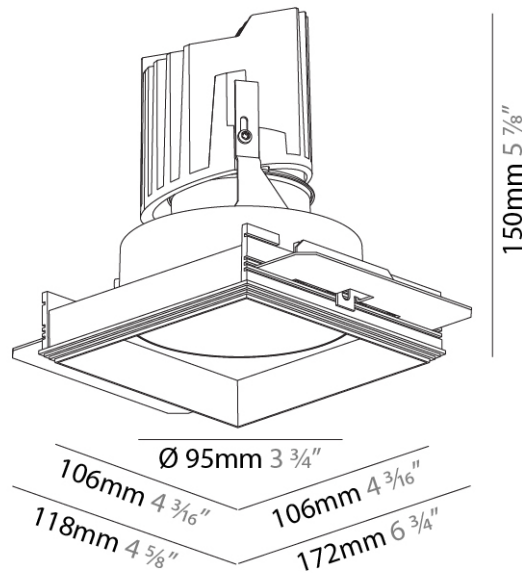

Fixture Material: Aluminum Die Cast
Cut-out Measurements: 120mm / 4 3/4" x 120mm / 4 3/4"
Upon Request: Unique Ceiling Thickness

ELECTRICAL

Lamp Type: LED (Zhaga Standard)
Input Wattage (W): 15.5
Total Output Wattage (W): 14.5
Dimming: Tri-Mode (Non-Dimming and Phase Dimming (120Vac only) and 0-10V Dimming)

Driver Included: No
Driver Location: Recessed Housing
Driver Type: Constant Current - Universal
Driver Class: Class 2
Housing: See components
Input Voltage (V): 120 - 277
Constant Current (MA): 500

LED

Number of LEDs: 1
Color Temperature (°K): 2700 / 3000 / 3500 / 4000
Max. Delivered Lumen (lm): 940 / 980 / 1029 / 1050
Nominal Lumen (lm): 1386 / 1438 / 1511 / 1542
CRI: >90 CRI
Efficiency (%): 87.9 / 88.4 / 87.9
Lamp Life (hrs): 50000

Upon Request: RGB-W Tunable White Special Color Temperature Special LED

OPTICAL

Reflector: 20 / 40 / 60
Upon Request: Special Beam Angles

For more information visit www.zaneen.com

Available for international specifications by adding 'INT' at the end of the existing Model #. For assistance on 'custom' specifications, contact zteam@zaneen.com. In a constant effort to supply the best product, we reserve the right to change specifications or materials without notice. The most recent specification sheets are found at zaneen.com

IP rating: IP20