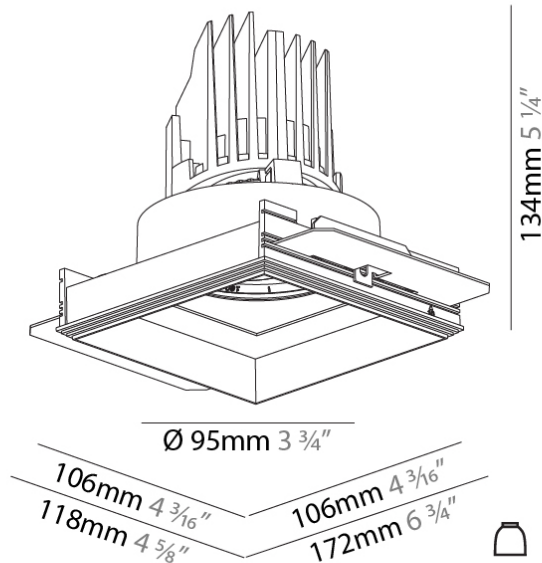

Cut-out Measurements: 120mm / 4 3/4" x 120mm / 4 3/4"
Upon Request: Unique Ceiling Thickness

ELECTRICAL

Lamp Type: LED (Zhaga Standard)
Input Wattage (W): 16.5
Total Output Wattage (W): 14.7
Dimming: Dali Dimming
Driver Included: No
Driver Location: Recessed Housing
Driver Type: Constant Current - 120Vac
Driver Class: Class 2
Housing: See Components
Input Voltage (V): 120
Constant Current (MA): 350

LED

Number of LEDs: 1
Max. Delivered Lumen (lm): 770
Nominal Lumen (lm): 1140
CRI: >90 CRI
Lamp Life (hrs): 50000
Upon Request: RGB-W Tunable White Special Color Temperature Special LED

OPTICAL

Reflector: 20 / 40 / 60
Adjustability: Rotational 355°; Tilt 30°
Upon Request: Special Beam Angles

RATINGS AND CERTIFICATIONS

382, F 416-247-9319, www.zaneen.com

Created by Zaneen Lighting for North American Standards at the end of the existing Model #. For assistance on 'custom' specifications, contact zteam@zaneen.com. In a constant effort to supply the best product, we reserve the right to change specifications or materials without notice. The most recent specification sheets are found at zaneen.com

IP rating: IP20