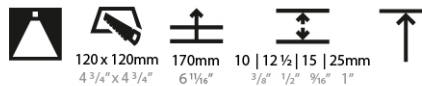

Fixture Material: Aluminum Die Cast
Cut-out Measurements: 120mm / 4 3/4" x 120mm / 4 3/4"
Upon Request: Unique Ceiling Thickness

ELECTRICAL

Lamp Type: LED (Zhaga Standard)
Input Wattage (W): 15.5
Total Output Wattage (W): 14.5
Dimming: Tri-Mode (Non-Dimming and Phase Dimming (120Vac only) and 0-10V Dimming)

Driver Included: No
Driver Location: Recessed Housing
Driver Type: Constant Current - Universal
Driver Class: Class 2
Housing: See components
Input Voltage (V): 120 - 277
Constant Current (MA): 500

LED

Number of LEDs: 1
Color Temperature (°K): 2700 / 3000 / 3500 / 4000
Max. Delivered Lumen (lm): 940 / 980 / 1029 / 1050
Nominal Lumen (lm): 1386 / 1438 / 1511 / 1542
CRI: >90 CRI
Efficiency (%): 87.9 / 88.4 / 87.9
Lamp Life (hrs): 50000

Upon Request: RGB-W Tunable White Special Color Temperature Special LED

OPTICAL

Reflector: 20 / 40 / 60
Upon Request: Special Beam Angles

For more information visit www.zaneen.com

Available for international specifications by adding 'INT' at the end of the existing Model #. For assistance on 'custom' specifications, contact zteam@zaneen.com. In a constant effort to supply the best product, we reserve the right to change specifications or materials without notice. The most recent specification sheets are found at zaneen.com

IP rating: IP20